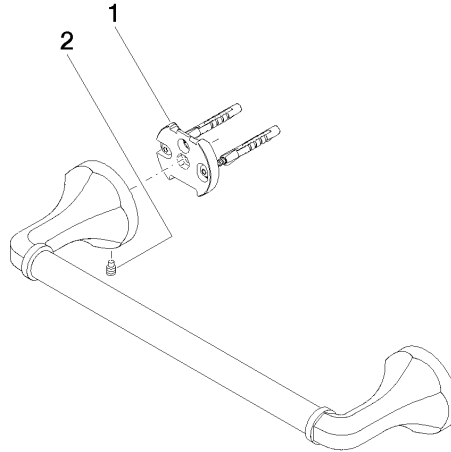

83 030 361

- gauge 300 mm
- width 360mm
- height 60 mm
- rosette Ø 60 mm
- 90mm projection

	Chrome	83 030 361-00
	Brushed Platinum	83 030 361-06
	Platinum	83 030 361-08
	Durabass (23kt Gold)	83 030 361-09
	Brushed Durabass (23kt Gold)	83 030 361-28
	Brushed Dark Platinum	83 030 361-99

Recommended miscellaneous

MADISON Mounting for towel bar/tumbler mounting on two sides - 12 358 970 90
 •for towel bar mounting plus towel bar mounting on back.

83 030 361

mm [inches]

83 030 361

Spare parts list

No.	Item Number	Name	Quantity used	Delivery time
1	05 17 97 507 00 90	fixing set	2	2
2	04 31 11 140 00 90	pin	2	2